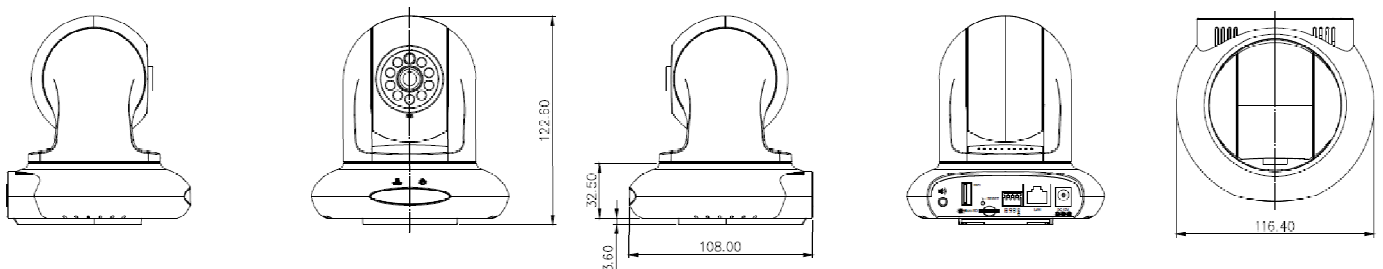

## Dimension

Model No.	SICPT501U		SICPT501W	
Description	3M Pan-Tilt IPCAM, USB port for WiFi		3M Pan-Tilt IPCAM, WiFi Dongle Included	
Image Signal Processor		SOC Base		
Image Sensor	Max. Resolution	2048H x 1536V		
	Format	1/2.5"		
	Effective Pixels	2052H x 1536V		
Lens	Focal Length	f=3.6mm		
	F No.	F1.8		
	Angle of View (Diagonal)	76°		
Day/Night	Mechanical IRCF (ICR)	Yes		
	IR Distance (Max.)	6M		
	IR Wave Length	850nm		
Video Codec	H.264	20fps @ 2048 x 1536 30fps @ 1920 x 1080; 1280 x 960;	Smart rate control @ 2048 x 1536; 1920 x 1080; 1280 x 960;	
		30fps @ 1280 x 720; 720 x 480; 640 x 480; 320 x 240		
	MPEG4	30fps @ 1920 x 1080; 1200 x 960;	Smart rate control @ 1920x1080 ; 1280x960;	
		30fps @ 1280 x 720; 720 x 480; 640 x 480; 320 x 240		
MJPEG	30fps @ 1280x720 ; 720x480; 640x480 ; 320x240			
Audio Codec		G.711 $\mu$ -law		
Video Codec Quality Options		H.264: 5 Levels or Bit Rate ; MPEG4/MJPEG: 5 Levels		
Interface	Local Storage	Micro SD slot x 1, up to 32GB		
	Alarm in/out	Alarm in x 2 / Alarm out x 1		
	Audio In / Out	Two way		
	Network	10/100Mbps, RJ45		
	LED Indicators	Power & Ethernet (1/1)		
	Reset	Reset button		
	USB Port for WiFi Dongle	Yes	Yes	
Power Supply	PoE	N/A	N/A	
	AC-DC Power	DC 12V/2A, $\phi$ 2.1mm		
Special Features	Motion Detection	3 scalable windows		
	Image Settings	Brightness, Contrast, Sharpness, Saturation Adjustable		
	Shutter Time	Auto, Manual: 1/15~1/10000sec, Day/night dual programmable		
	Alarm Buffer	5 sec. pre-alarm / 5 sec. post-alarm, up to 3MByte		
	Mirror	Vertical / Horizontal		
	ONVIF	Yes		
	Digital Zoom	Up to 10x		
	Remote Pan / Tilt	Pan: 350 $\pm$ 5°, Tilt: 120 $\pm$ 5°		
	3GPP Supported	Yes		
	Network Flow Management	IP Filter ; QoS		
	Time Management	Manual Time Setting, Time Server & NTP Support, Real Time Clock		
	Multi-level User Access	Yes		
	Multiple Streaming	Yes		
	Environ-ment	Operating Temp. / Humidity	0°C ~ 45°C (32°F ~ 113°F) , 20% ~ 85% RH	
Storage Temp.		-20°C~60°C (32°F ~ 113°F)		
Protocols		TCP/IP, IPv4, IPv6, UDP, ICMP, DHCP, NTP, DNS, DDNS, SMTP, FTP, HTTP, HTTPS, Samba, PPPoE, UPnP, Bonjour, RTP, RTSP, RTCP		
Dimensions		116.4 mm (D) x 108 mm (W) x 122.6 mm (H)		
Accessories	WiFi Dongle	N/A		
	Power adapter	N/A		
	Bracket Kit, CD, Guide	Yes		
Certificate		CE, FCC-Class B		